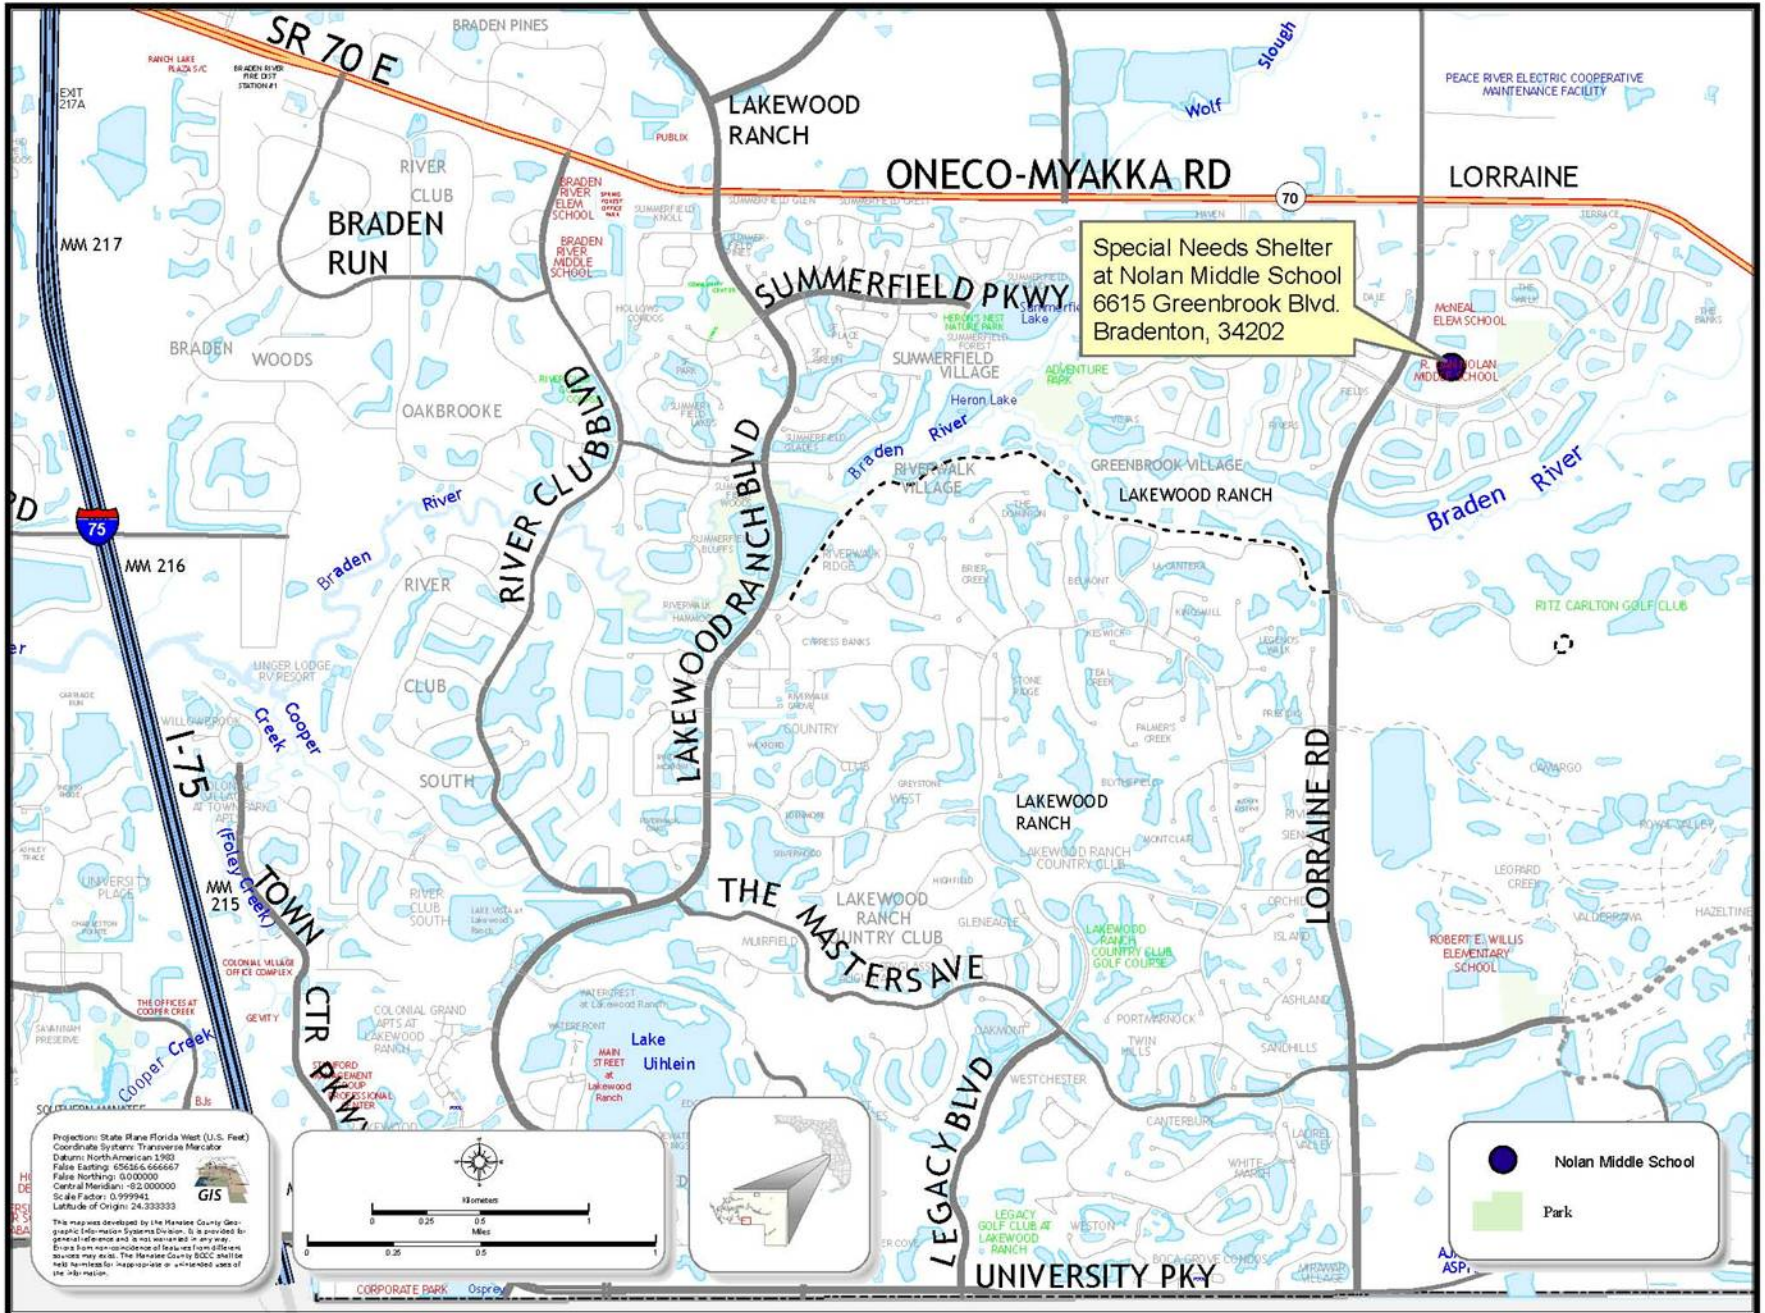

Special Needs Shelter
at Nolan Middle School
6615 Greenbrook Blvd.
Bradenton, 34202