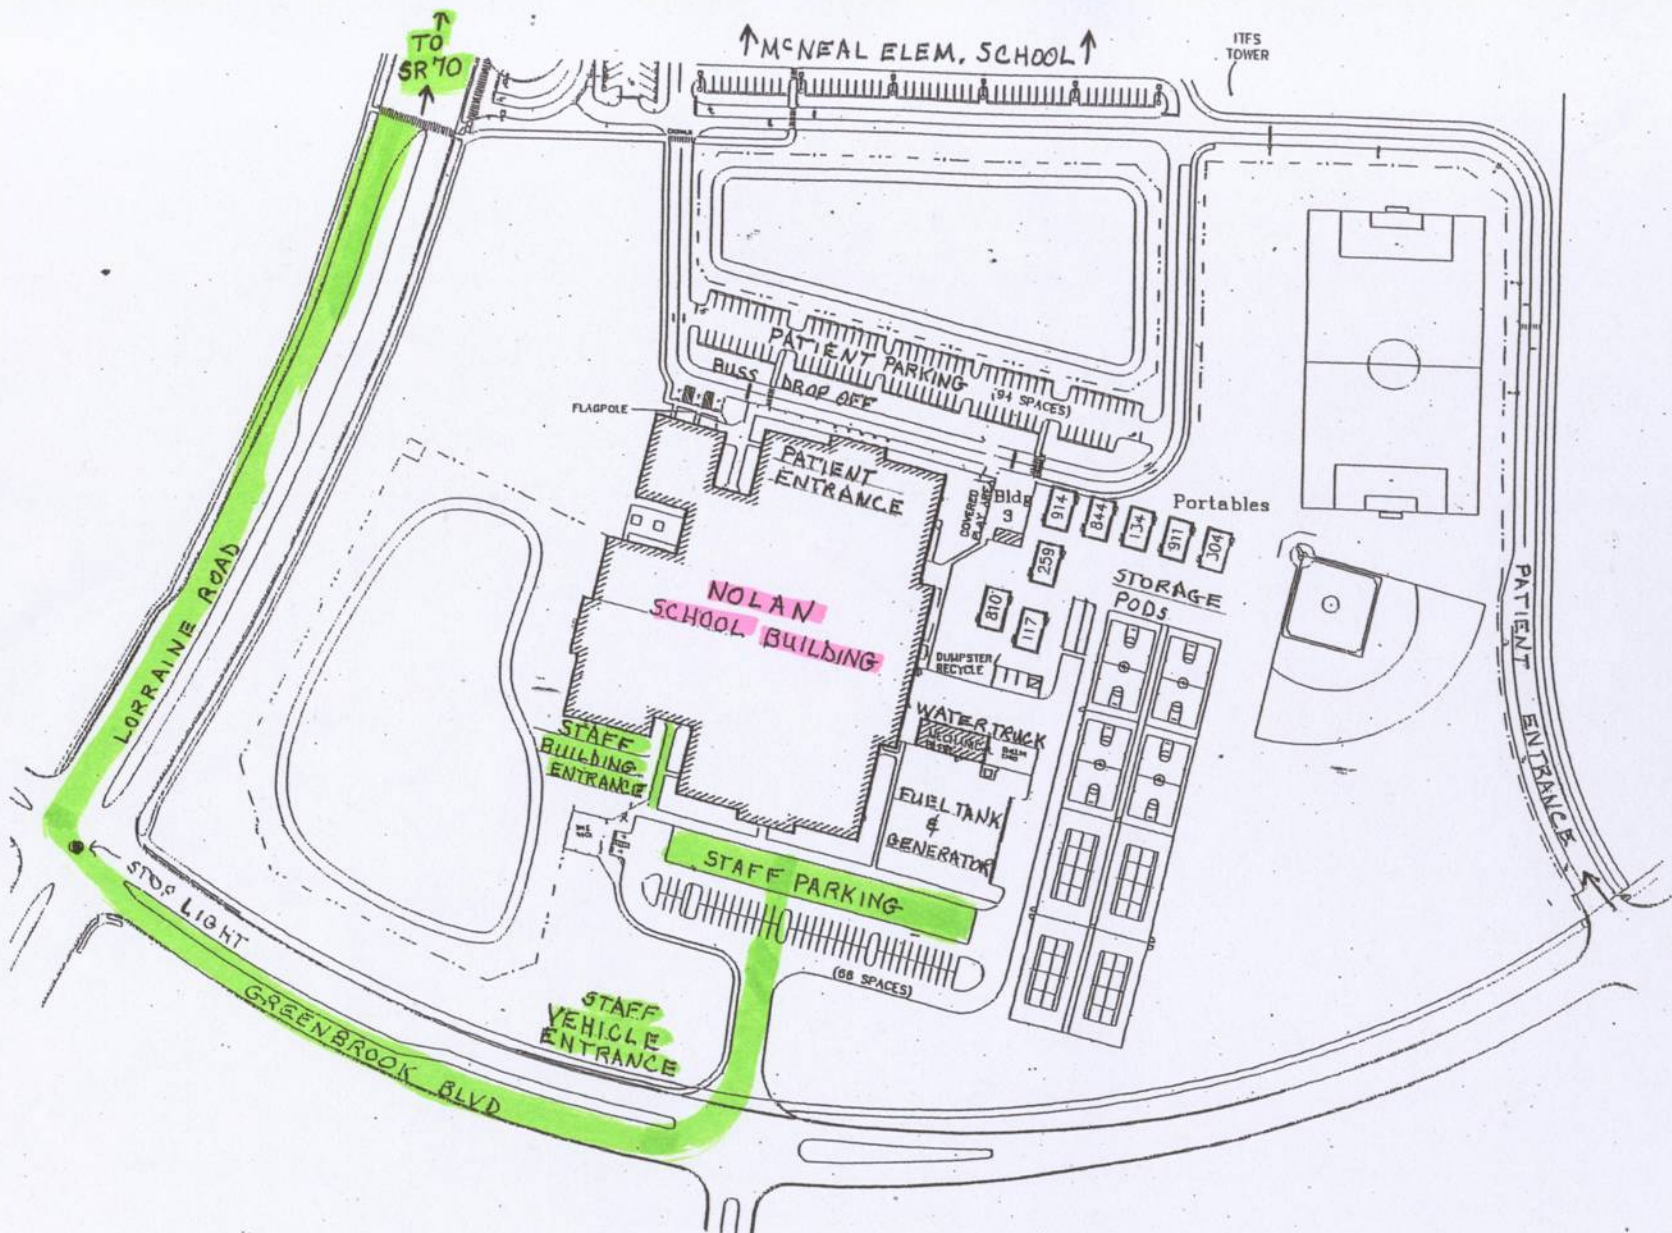

Nolan Middle School School